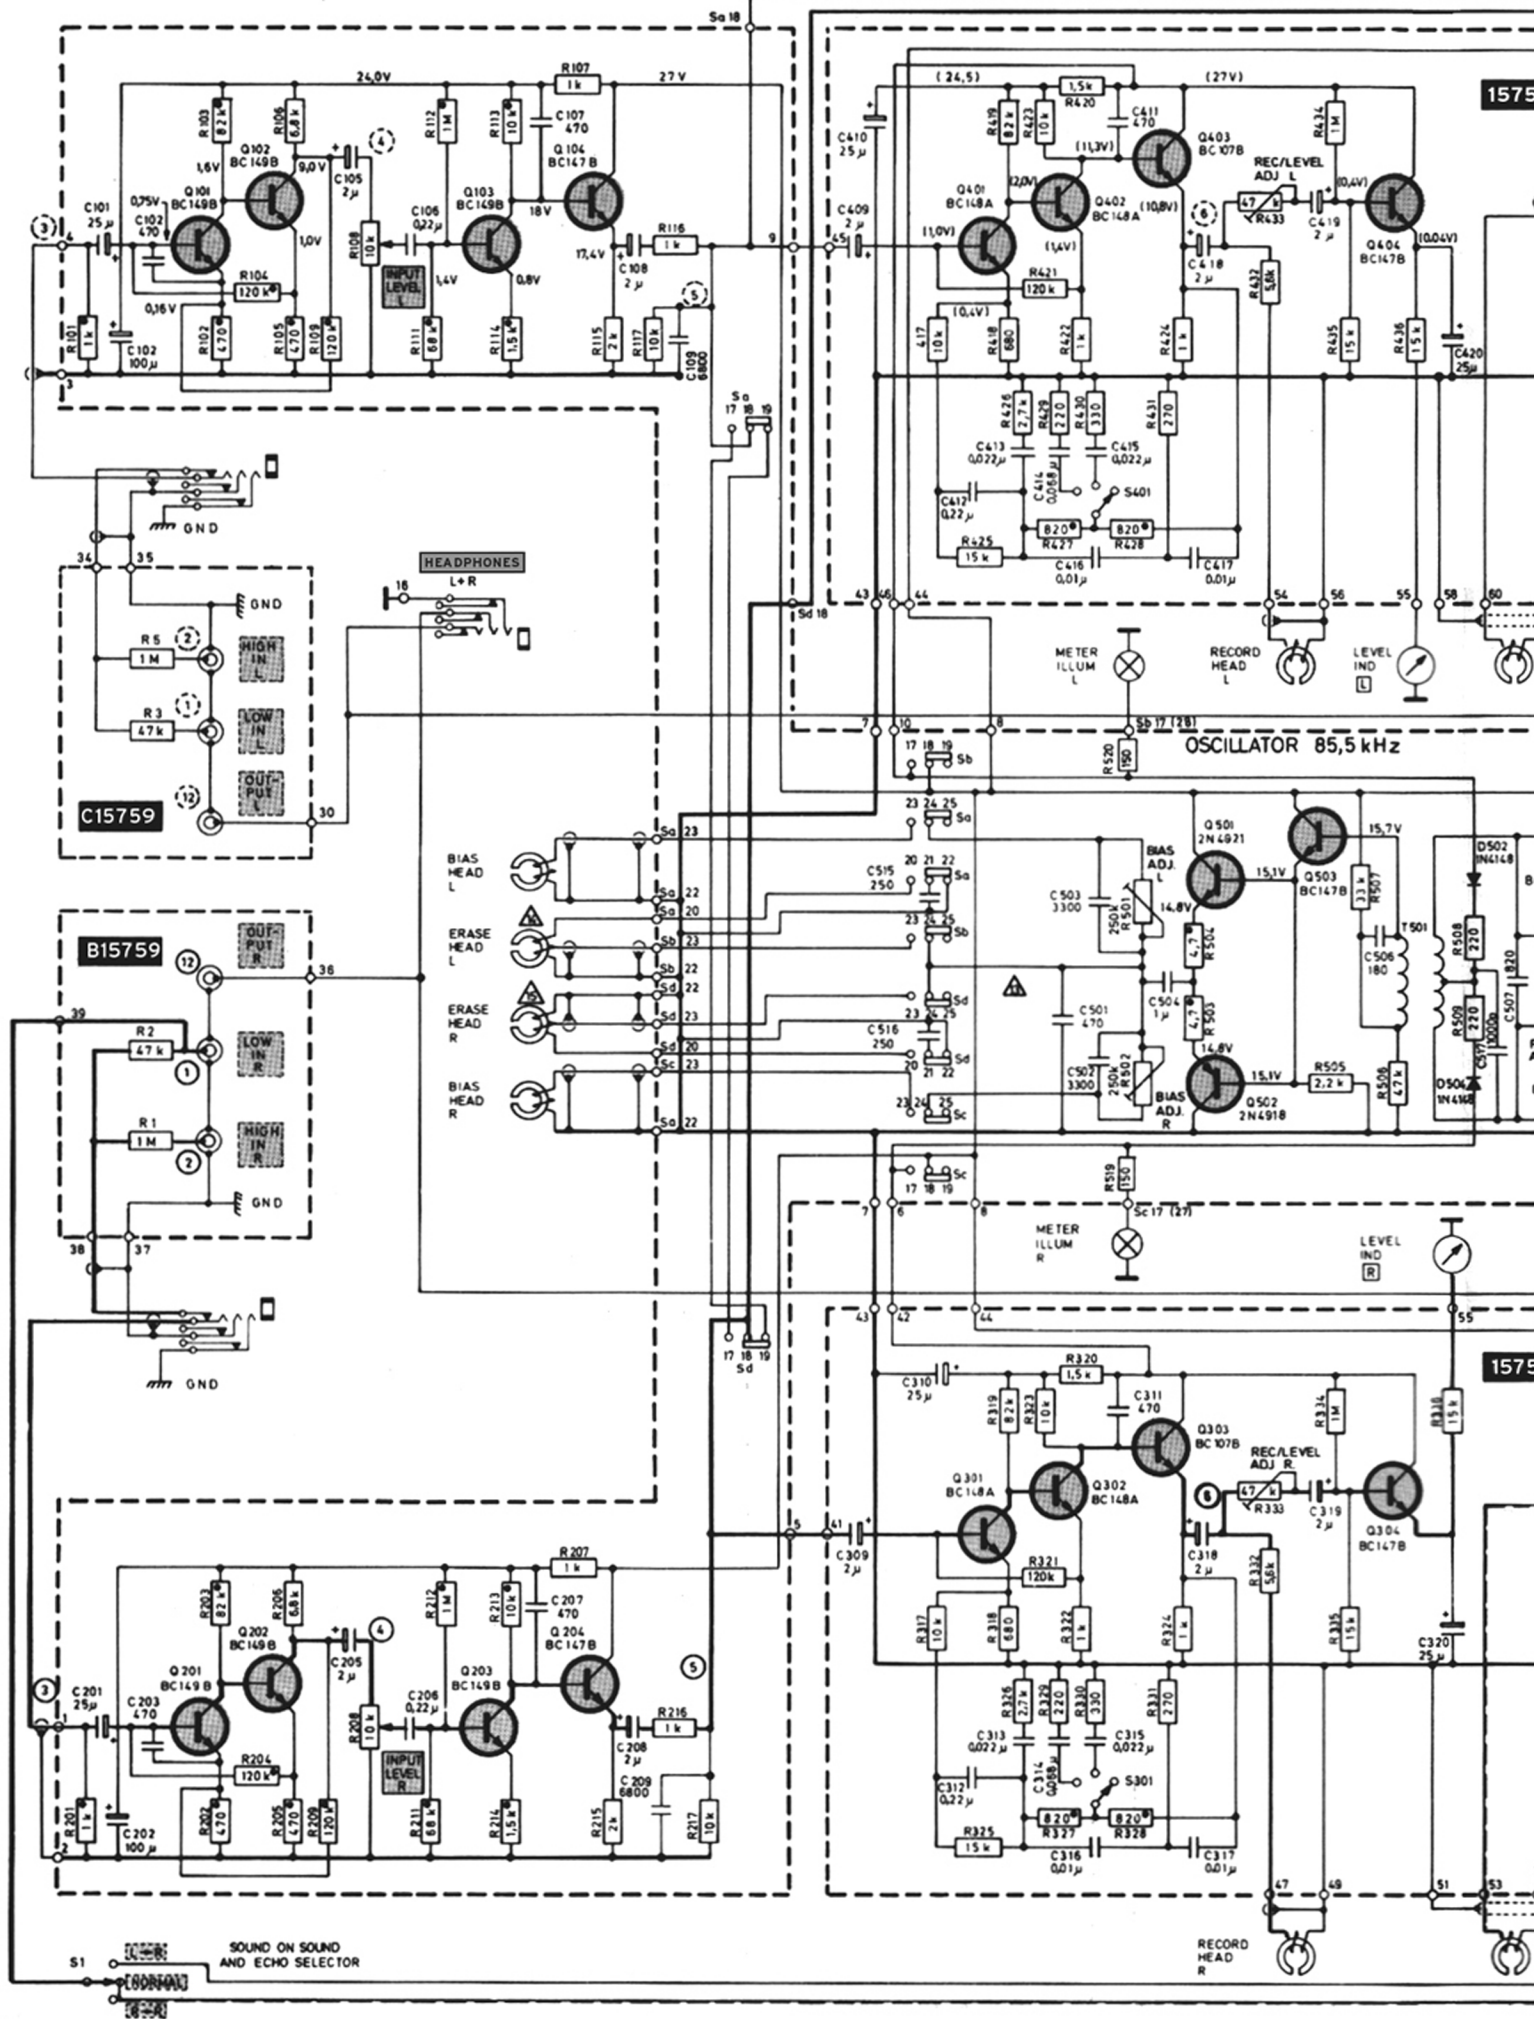

MIC/LINE AMP

BUFFER AMP

EQUALIZED RECORD PREAMP

LEVEL IND AMP

1575

1575

C15759

B15759

SOUND ON SOUND AND ECHO SELECTOR

RECORD HEAD R

OSCILLATOR 85,5 kHz

REC/LEVEL ADJ L

REC/LEVEL ADJ R

METER ILLUM L

METER ILLUM R

LEVEL IND L

LEVEL IND R

HEADPHONES L+R

BIAS HEAD L

ERASE HEAD L

ERASE HEAD R

BIAS HEAD R

INPUT LEVEL L

INPUT LEVEL R

RECORD HEAD L

RECORD HEAD R